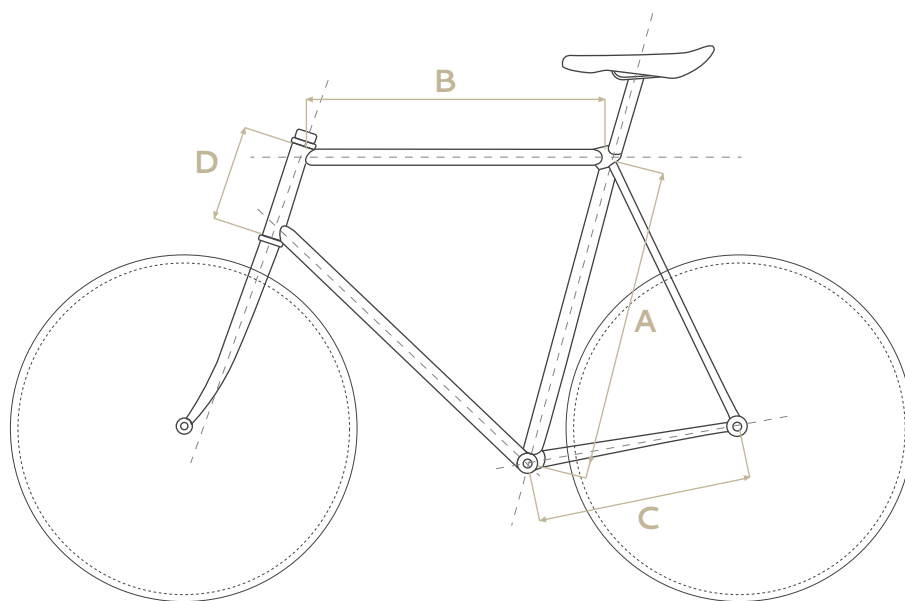

AMERIGO

MILANO

SPECIFICATIONS

ISIDORO - LEOPOLDO BICYCLE

SIZE GUIDE

SIZE	FRAME DIMENSIONS	APPROX. HEIGHT OF CYCLIST
50	A 50 / B 56 / C 43 / D 12,5 cm	$161 \leq h \leq 174$ cm
54	A 54 / B 56,3 / C 43 / D 12,5 cm	$175 \leq h \leq 186$ cm
58	A 58 / B 56,5 / C 43 / D 17 cm	$187 \leq h \leq 192$ cm

TECHNICAL SPECS

FRAME, FORK, CHAIN GUARD

steel

WHEELS

28" / aluminium natural or black finish / 36 rims

TYRES

Kenda 700x23 puncture resistant / black or white

CHAINRING

machined from single billet / 46 teeth

WEIGHT

12 / 13 Kg